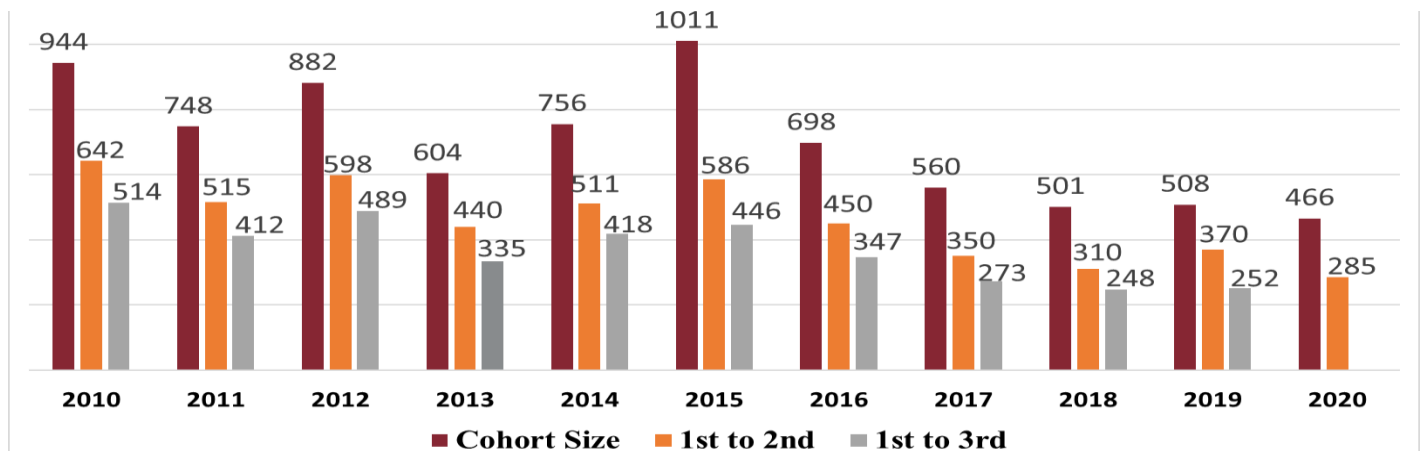

University of Maryland Eastern Shore Undergraduate Retention Rates

Total Student Enrollment (Undergraduate, Graduate and Professional)

Retention performance over the past 10 years

NOTE: The **cohort** size represents the number of first-time full-time students that were enrolled in the fall. The **1st to 2nd** year denotes the number of **cohort** students that returned the next(2nd) Fall and the **1st to 3rd** year denotes cohort students that returned the 3rd Fall.

What gives students the motivation to return?

- “Finish what I started”
- “Personal goal”
- “Earning potential”
- “Career change”
- “A better life”

Top 5

programs with the highest retention rates over past 6 years for both 1st to 2nd year and 1st to 3rd year.