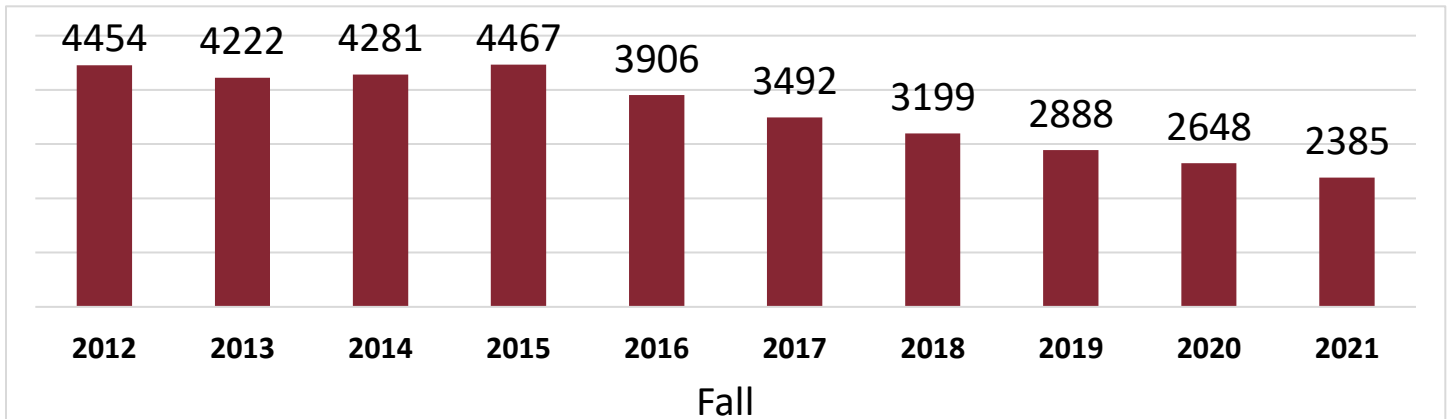

University of Maryland Eastern Shore Undergraduate Retention Rates

Total Student Enrollment (Undergraduate, Graduate and Professional)

Retention performance over the past 10 years

NOTE: The **cohort** size represents the number of first-time full-time students that were enrolled in the fall. The **1st to 2nd** year denotes the number of **cohort** students that returned the next(2nd) Fall and the **1st to 3rd** year denotes cohort students that returned the 3rd Fall.