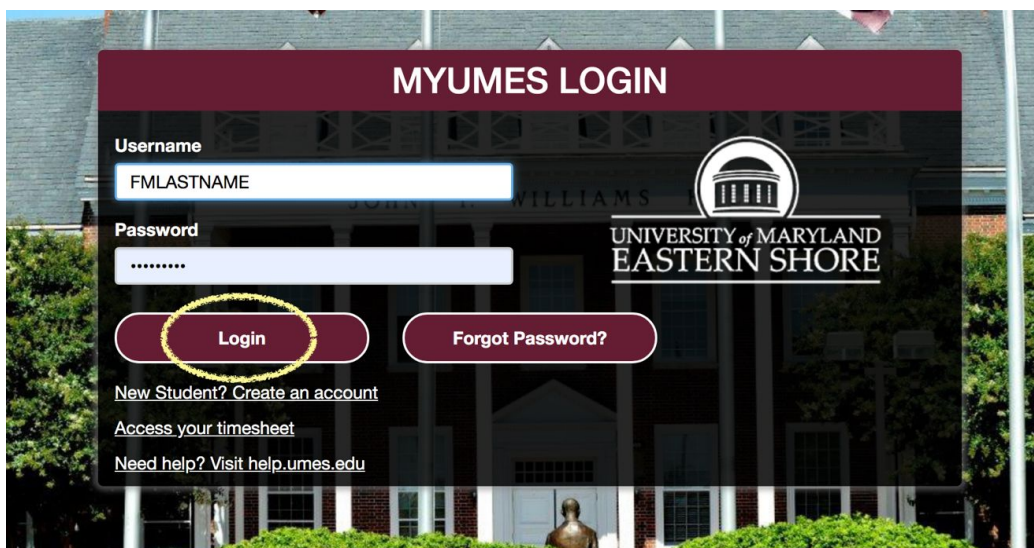

## HOW TO VIEW YOUR CLASS SCHEDULE

1. Go to [www.umes.edu](http://www.umes.edu)
2. Click on the "My UMES" link on the left tab (see Figure 1.0)

Figure 1.0 Click on "My UMES"

3. Login using your UMES ID and password (See Figure 1.1)

Figure 1.1 MY UMES LOGIN

4. Click on “Hawk Web (Student Center)” (See Figure 1.2)

Figure 1.2 MY UMES PORTAL

5. Click on “Weekly Schedule” for a weekly schedule view (See Figure 1.3)

Figure 1.3 UMES student center