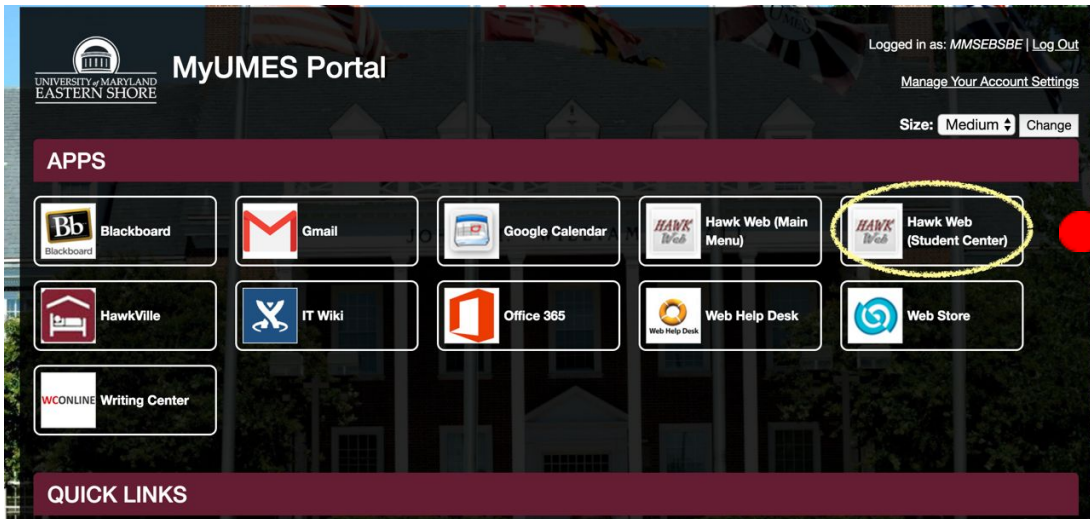

Figure 1.1 MY UMES LOGIN

4. Click on “Hawk Web (Student Center)” (See Figure 1.2)

Figure 1.2 MY UMES PORTAL

5. Click on “Weekly Schedule” for a weekly schedule view (See Figure 1.3)

Figure 1.3 UMES student center