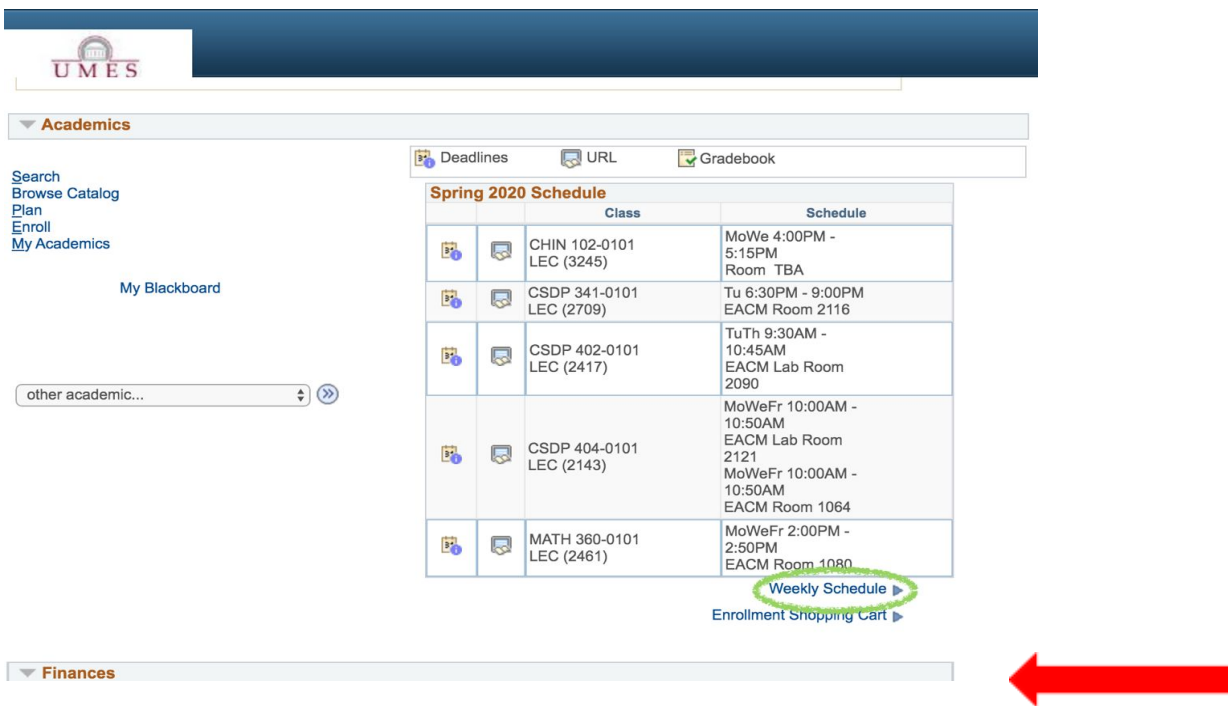

Figure 1.1 MY UMES LOGIN

4. Click on “Hawk Web (Student Center)” (See Figure 1.2)

Figure 1.2 MY UMES PORTAL

5. Click on “Weekly Schedule” for a weekly schedule view (See Figure 1.3)

Figure 1.3 UMES student center

Your weekly schedule will now show as a tabular form (See Figure 1.4)

Schedule							
Time	Monday Jan 27	Tuesday Jan 28	Wednesday Jan 29	Thursday Jan 30	Friday Jan 31	Saturday Feb 1	Sunday Feb 2
8:00AM							
9:00AM							
10:00AM		CSDP 402 - 0101 Lecture 9:30AM - 10:45AM EngineeringAviation Cmp & Math 2090		CSDP 402 - 0101 Lecture 9:30AM - 10:45AM EngineeringAviation Cmp & Math 2090			
11:00AM							
12:00PM							
1:00PM							
2:00PM	MATH 360 - 0101 Lecture 2:00PM - 2:50PM EngineeringAviation Cmp & Math 1080		MATH 360 - 0101 Lecture 2:00PM - 2:50PM EngineeringAviation Cmp & Math 1080		MATH 360 - 0101 Lecture 2:00PM - 2:50PM EngineeringAviation Cmp & Math 1080		
3:00PM							
4:00PM	CHIN 102 - 0101 Lecture 4:00PM - 5:15PM Location: TBA		CHIN 102 - 0101 Lecture 4:00PM - 5:15PM Location: TBA				
5:00PM							
6:00PM							